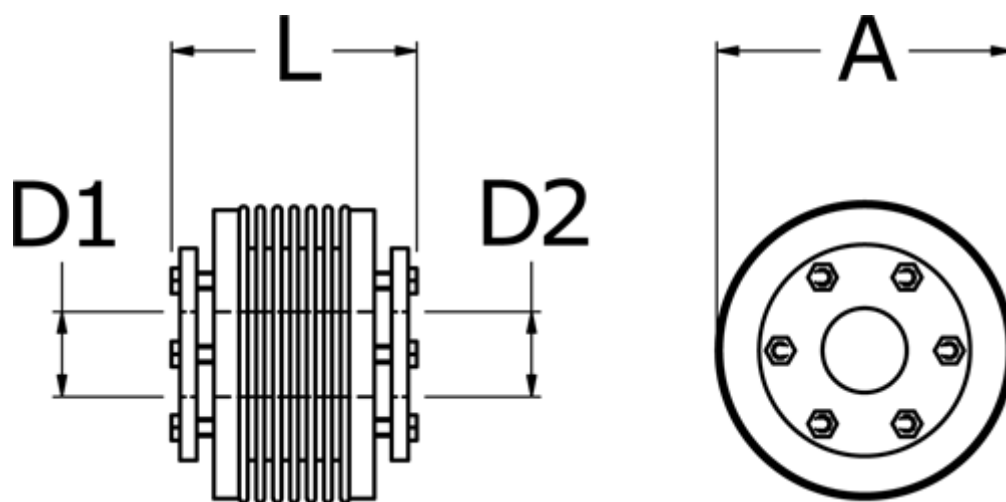

Data Sheet

Article number: 3330500180631818

Description: Bellow coupling type 5 size18
Length 63 mm, bore 18/18 mm

Measures

A	= 47
D1	= 18
D2	= 18
L	= 63
Nom. torque NM (Tkn)	= 18